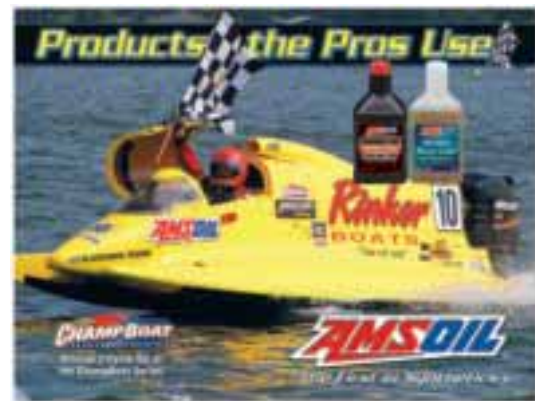

ATF POSTER

The exciting AMSOIL® Automatic Transmission Fluid poster (18" x 24") is an outstanding sales tool.

Stock #	U.S.	Can.
G1691	2.00	2.25

RACE BOAT POSTER

The AMSOIL® Race Boat poster (18" x 24") features AMSOIL-sponsored powerboat racing star Terry Rinker, as well as AMSOIL DOMINATOR Synthetic 2-Cycle Racing Oil and Marine Gear Lube.