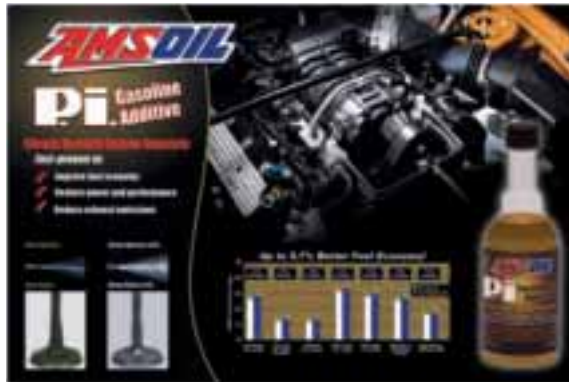

P.I. COUNTER MAT

Constructed of 1/4" heavy duty natural open-cell rubber, the 12" x 18" P.I. Counter Mat is as durable as it is eye-catching. Displays the primary product benefits, photos of injectors and valves with and without Pi. treatment and a graph illustrating proven fuel economy improvement with Pi. This counter mat is sure to call attention to this high performance product.

Stock #	U.S.	Can.
G2499	8.75	9.90